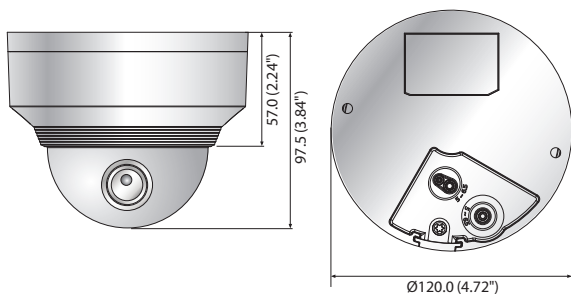

## Key Features

- Max. 2megapixel (1920 x 1080) resolution
- Built-in 4mm fixed lens
- Max. 60fps@all resolutions (H.265/H.264)
- IR Viewable length : 30m
- H.265, H.264, MJPEG codec supported, Multiple streaming
- Day & Night (ICR), WDR (150dB), Defog
- Loitering, Directional detection, Fog detection, Audio detection, Digital auto tracking, Sound classification, Heatmap, People counting, Queue management, Tampering
- Motion detection, Handover
- SD/SDHC/SDXC memory slot (Max. 512GB), PoE / 12V DC
- Hallway view, WiseStream II support, IP67/IP66, IK10
- LDC support (Lens Distortion Correction)

## Dimensions

Unit : mm (inch)