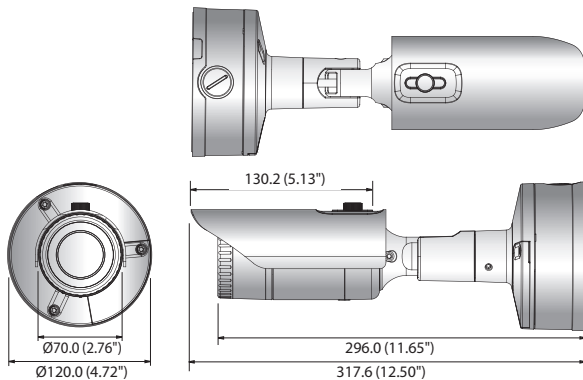

# XNO-8020R/8030R/8040R

5M Network IR Bullet Camera

## Key Features

- Max. 5 megapixel (2560 x 1920) resolution
- Built-in 3.7mm fixed lens (XNO-8020R)  
4.6mm fixed lens (XNO-8030R)  
7mm fixed lens (XNO-8040R)
- Max. 30fps@all resolutions (H.265/H.264)
- H.265, H.264, MJPEG codec supported, Multiple streaming
- Day & Night (ICR), WDR (120dB), Defog
- Loitering, Directional detection, Fog detection, Audio detection, Digital auto tracking, Sound classification, Heatmap, People counting, Queue management, Tampering
- Motion detection, Handover
- SD/SDHC/SDXC memory slot (Max. 512GB), PoE / 12V DC
- Hallway view, WiseStream II support
- IR viewable length 30m, IP67/IP66, NEMA 4X, IK10
- LDC support (Lens Distortion Correction)

## Dimensions

Unit : mm (inch)