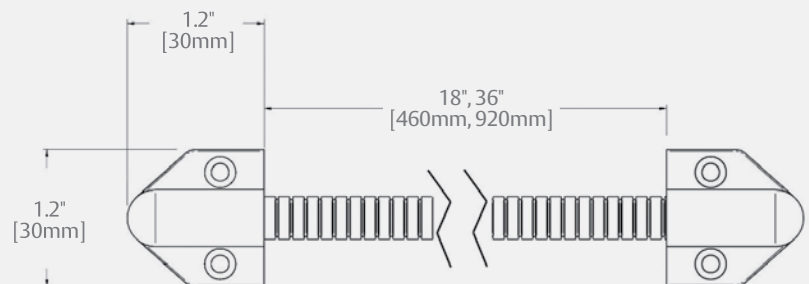

Designed with an armored stainless steel cable and mounting caps for ease of installation.

Features

Standard Features

- Flexible armored stainless steel cable conduit with plastic end caps
- Maximum flexibility for installation site on door/frame
- Include both gray and black end caps
- Interior diameter: 1/4" [6mm]
- MagnaCare® lifetime replacement, no fault, no questions asked warranty

Optional Features

- **Product Options**
 - 18 18" [460mm] length
 - 36 36" [920mm] length

Specifications

Shipping Weight

- 0.10 lbs [0.05kg]

How to Order

Model Series	Size
TSB-C	XL
TSB-C Door Cord	(blank) 18"
	XL 36"