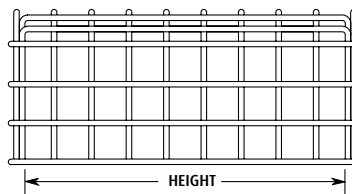

## WARRANTY

Three year guarantee against breakage in normal use.

MODEL	HEIGHT	WIDTH	DEPTH
STI-9618	4.62 in. (117 mm)	5.37 in. (136 mm)	3 in. (76 mm)
STI-9619	7.75 in. (196mm)	5.37 in. (136mm)	5.62 in. (142 mm)
STI-9620	6.25 in. (158 mm)	4.0 in. (102 mm)	2.25 in. (57 mm)
STI-9621	7.0 in. (178 mm)	5.75 in. (146 mm)	4.5 in. (114 mm)
STI-9622	8.75 in. (222 mm)	4.0 in. (102 mm)	3.75 in. (95 mm)

STI-9618 TOP VIEW

STI-9618 FRONT VIEW

STI-9619 TOP VIEW

STI-9619 FRONT VIEW

STI-9620 SIDE VIEW

STI-9620 END VIEW

STI-9621/9622 SIDE VIEW

STI-9621/9622 END VIEW