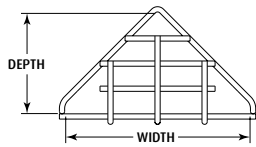

## WARRANTY

Three year guarantee against breakage in normal use.

MODEL	HEIGHT	WIDTH	DEPTH
STI-9618	4.62 in. (117 mm)	5.37 in. (136 mm)	3 in. (76 mm)
STI-9619	7.75 in. (196mm)	5.37 in. (136mm)	5.62 in. (142 mm)
STI-9620	6.25 in. (158 mm)	4.0 in. (102 mm)	2.25 in. (57 mm)
STI-9621	7.0 in. (178 mm)	5.75 in. (146 mm)	4.5 in. (114 mm)
STI-9622	8.75 in. (222 mm)	4.0 in. (102 mm)	3.75 in. (95 mm)