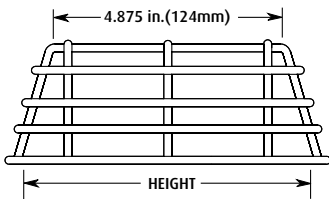

## WARRANTY

Three year guarantee against breakage in normal use.

MODEL	HEIGHT	WIDTH	DEPTH
STI-9618	4.62 in. (117 mm)	5.37 in. (136 mm)	3 in. (76 mm)
STI-9619	7.75 in. (196mm)	5.37 in. (136mm)	5.62 in. (142 mm)
STI-9620	6.25 in. (158 mm)	4.0 in. (102 mm)	2.25 in. (57 mm)
STI-9621	7.0 in. (178 mm)	5.75 in. (146 mm)	4.5 in. (114 mm)
STI-9622	8.75 in. (222 mm)	4.0 in. (102 mm)	3.75 in. (95 mm)

STI-9618 TOP VIEW

STI-9618 FRONT VIEW

STI-9619 TOP VIEW

STI-9619 FRONT VIEW

STI-9620 SIDE VIEW

STI-9620 END VIEW

STI-9621/9622 SIDE VIEW

STI-9621/9622 END VIEW