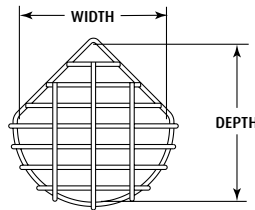

## WARRANTY

Three year guarantee against breakage in normal use.

MODEL	HEIGHT	WIDTH	DEPTH
STI-9618	4.62 in. (117 mm)	5.37 in. (136 mm)	3 in. (76 mm)
STI-9619	7.75 in. (196mm)	5.37 in. (136mm)	5.62 in. (142 mm)
STI-9620	6.25 in. (158 mm)	4.0 in. (102 mm)	2.25 in. (57 mm)
STI-9621	7.0 in. (178 mm)	5.75 in. (146 mm)	4.5 in. (114 mm)
STI-9622	8.75 in. (222 mm)	4.0 in. (102 mm)	3.75 in. (95 mm)

STI-9618 TOP VIEW

STI-9618 FRONT VIEW

STI-9619 TOP VIEW

STI-9619 FRONT VIEW

STI-9620 SIDE VIEW

STI-9620 END VIEW

STI-9621/9622 SIDE VIEW

STI-9621/9622 END VIEW