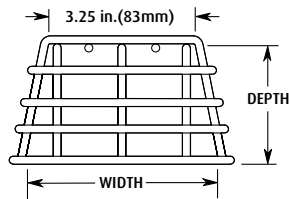

## WARRANTY

Three year guarantee against breakage in normal use.

MODEL	HEIGHT	WIDTH	DEPTH
STI-9618	4.62 in. (117 mm)	5.37 in. (136 mm)	3 in. (76 mm)
STI-9619	7.75 in. (196mm)	5.37 in. (136mm)	5.62 in. (142 mm)
STI-9620	6.25 in. (158 mm)	4.0 in. (102 mm)	2.25 in. (57 mm)
STI-9621	7.0 in. (178 mm)	5.75 in. (146 mm)	4.5 in. (114 mm)
STI-9622	8.75 in. (222 mm)	4.0 in. (102 mm)	3.75 in. (95 mm)

STI-9618 TOP VIEW

STI-9618 FRONT VIEW

STI-9619 TOP VIEW

STI-9619 FRONT VIEW

STI-9620 SIDE VIEW

STI-9620 END VIEW

STI-9621/9622 SIDE VIEW

STI-9621/9622 END VIEW