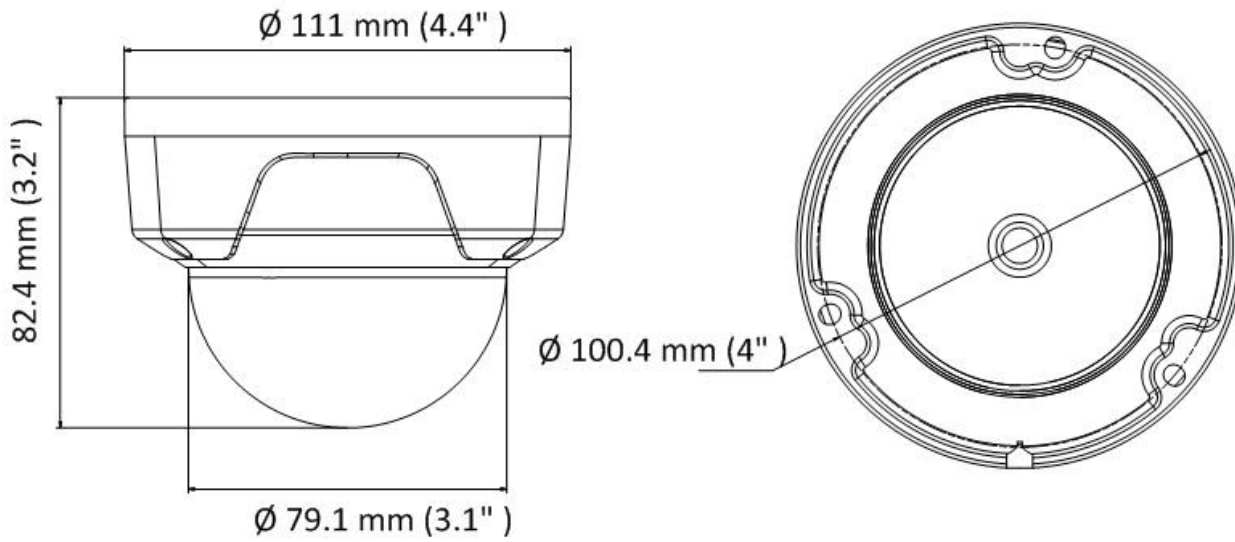

Dimensions

Box Contents (Subject to Change without Notice)

Quick Start Guide
Screws
Watertight Cable Connector
Wrench