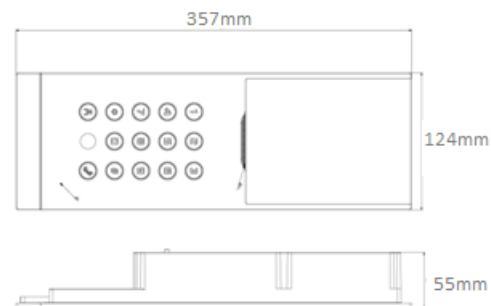

DS-KD3002-VM	
Video	
Camera	1 MP Low Light Camera
Compression	H.264
Resolution	1280 × 720
Frame Rate	PAL: 25 fps, NTSC: 30 fps
Illumination	Built-in Visible Light LED; Activates During Call
Display	
Display Screen	3.5" Color TFT LCD
Display Resolution	480 × 320
Operation Interface	On-Screen Menu
Operation Method	Physical Keypad
Audio	
Audio Input	Built-in Omnidirectional Microphone
Audio Output	Built-in Loudspeaker
Compression	G.711 U
Compression Rate	64 Kbps
Quality Features	Noise Suppression, Feedback Cancellation
Access Control	
Internal Card Reader	Built-in Mifare Card Reader
External Card Reader	1x 26-/34-bit Wiegand Reader, or; 1x RS-485 Reader (Hikvision Only; Cannot Coexist with DS-K2M060)
Max Stored Cards	2500
Secure Module	Connect to DS-K2M060 via RS-485 (Optional; Cannot Coexist with External RS-485 Reader)
Door Relay	Door 1: 12V DC, Provides up to 1A to Lock; NO or NC Door 2: Reserved for Future Use
Unlock Methods	Mifare Card; Intercom; Keypad Password
Alarm	
Alarm Input	4
Alarm Output	2 (Reserved for Future Use)
Door Contact & Exit Button	4x Dry Contact Input
Connectivity	
Network Port	1x RJ-45 10/100/1000 Mbps (Labeled as LAN 1)
Analog Port	1x RJ-45 (Reserved for Future Use, Labeled as LAN 2)
USB	1x USB 2.0, USB Type A; For Firmware Update Only
General	
Material	Aluminum alloy
Mounting	Flush Mount; Surface Mount with DS-KAB13-D
Power Supply	12 VDC (Power Adapter Not Included)
Power Consumption	≤15 W (1.25A Unloaded)
Working Temperature	-40° to 60° F (-40° to +140° C)
Working Humidity	10% to 90%
Weather Protection	IP65
Dimensions (L × W × H)	14.1" × 4.9" × 2.2" (357 mm × 124 mm × 55 mm)
Certifications	FCC, UL 60950, IC, CE, C-TICK, ROHS, REACH, WEEE
Intercom Features	
Managing Client	iVMS-4200 Client Software
Max No. of Tenants	999 Main Indoor Stations
Max No. of Indoor Stations Per Tenant	1 Main and 5 Extensions
Receiving Clients	DS-KH830X Indoor Stations iVMS-4200 (One Client Software per DS-KD3002) Hik-Connect Smartphone App (Requires Adequate Internet Connection)
Max No. of Door Stations	1 Main and 8 Extensions
Dial to Tenant	By Room Number
Local Search by Directory	Not Available
Video Integration	
Supported Recorders	Hikvision I-Series NVR; Turbo 3.0 & 4.0 DVR
Recorder Firmware Supported*	NVR: V3.4.931_170913 Turbo 3.0 DVR: V3.4.85_170807 Turbo 4.0 DVR: V3.5.22_171102
* Customized version; available on us.hikvision.com/en; GUI 4.0 Support in Q3, 2018	
Supported Features	Event Text Overlay, Search Playback by Intercom Event, Search Playback by Card Access Event

Accessory

Surface wall mount with sunshield