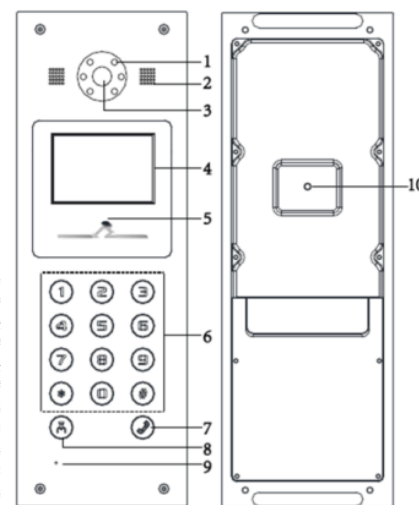

Accessory

DS-KAB13-D

Surface wall mount with sunshield

Terminal Blocks and Interfaces

Front and Rear Panels

No.	Description
1	Low Illumination Supplement Light
2	Built-in Camera
3	Loudspeaker
4	LCD Display Screen
5	Card Induction Area
6	Keypad
7	Call Button for Tenants
8	Call Center Key for iVMS-4200
9	Microphone
10	TAMPER