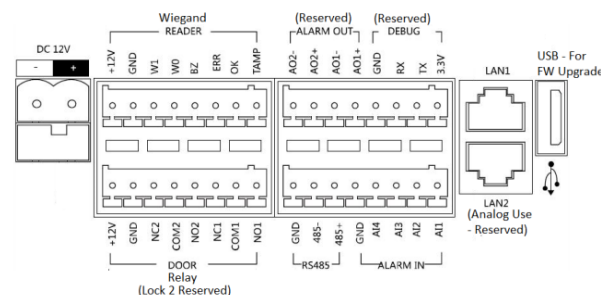

Terminal Blocks and Interfaces