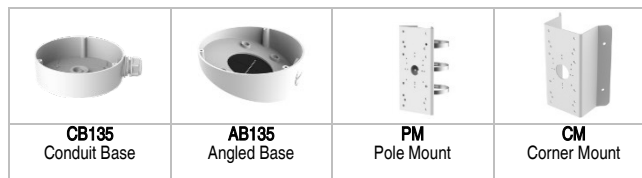

Specifications

DS-2CE5AD3T-AVPIT3ZF

Camera

Image Sensor	2.0 megapixel progressive scan CMOS
Signal System	NTSC
Video Frame Rate	1080p @ 30 fps
Resolution	1920 (H) × 1080 (V)
Minimum Illumination	Color: 0.005 lux @ (f/1.2, AGC on), 0 lux with IR
Shutter Speed	1/30 s to 1/50,000s
Lens	2.7 mm to 13.5 mm motorized varifocal lens
Horizontal Field of View	102° to 31°
Lens Mount	Ø14
Day/Night	IR cut filter
Angle Adjustment	Pan: 0° to 340°, tilt: 0° to 75°, rotate: 0° to 360°
Synchronization	Internal synchronization
WDR (Wide Dynamic Range)	>120 dB

Menu

AGC	High/medium/low
D/N Mode	Auto/color/BW (black and white)
Image Mode	Standard/high-sat
BLC (Backlight Compensation)	Yes
WDR	Yes
3D DNR	Level 1 to 9
Language	English
Functions	Brightness, sharpness, 3D DNR, mirror, smart IR

Interface

Video Output	1 HD analog output
Switch Button	TVI/AHD/CVI/CVBS

General

Operating Conditions	-40° F to 140° F (-40° C to 60° C), humidity: 90% or less (non-condensation)
Power Supply	24 VAC ± 15%, 12 VDC ± 20%
Power Consumption	Maximum 9.7 W
Ingress Protection	IP67, IK10
Material	Front cover: metal, main body: plastic, bracket: metal
IR Range	Up to 230 ft (70 m)
Dimensions	3.33" × 3.62" × 1.10" (84.5 mm × 92 mm × 255.1 mm)
Weight	Approximately 1.92 lbs (870 g)

Accessories