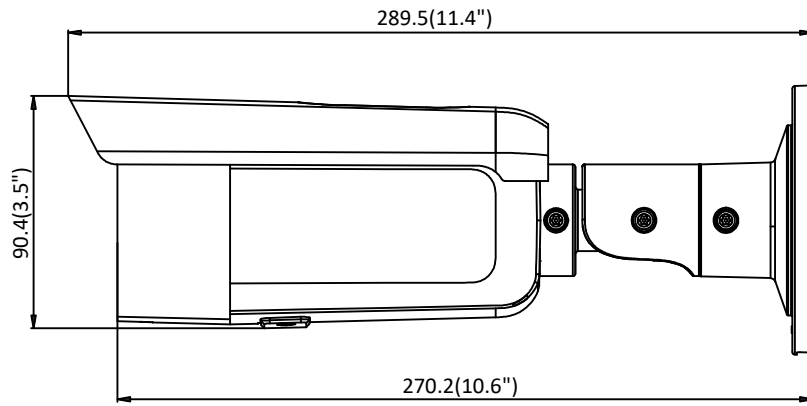

Dimensions

Unit: mm (inch)