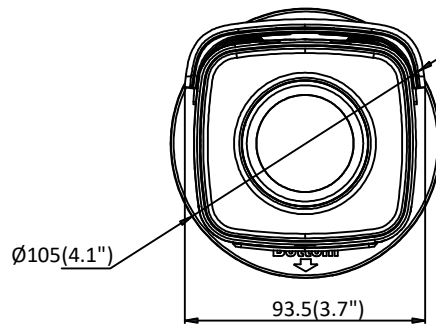

Dimensions

Unit: mm (inch)