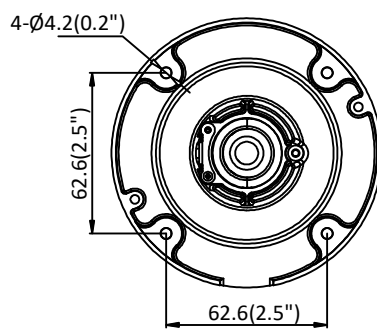

Accessories

				
CBS Conduit Base	CB130 Conduit Base	PM1 Pole Mount	CM1 Corner Mount	Weatherproof Rubber Sleeve

Dimensions

Unit: mm (inch)