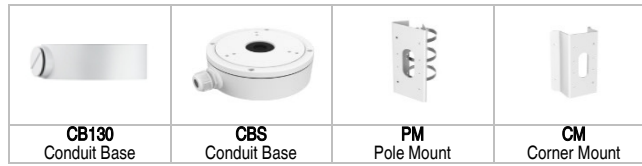

Accessories