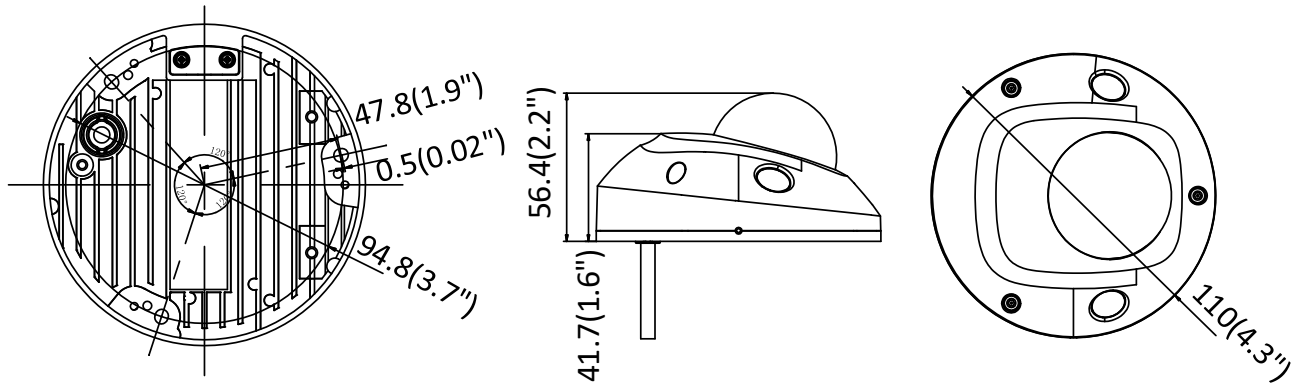

Dimensions

Accessories

WMS Wall Mount with Junction Box	PC120 Pendant Cap	CPM Ceiling Pendant Mount	CM Corner Mount	PM Pole Mount	CBD-MINI Conduit Base