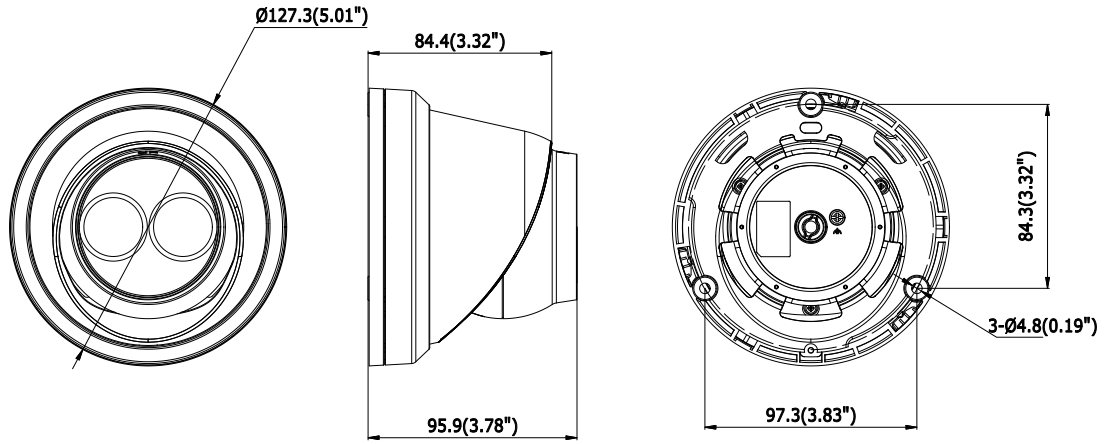

## Interface

Communication Interface	1-port RJ-45 10M/100M self-adaptive Ethernet port
On-board storage	Built-in microSD/SDHC/SDXC slot, up to 128 GB
SVC	H.264 and H.265 encoding
Reset Button	Yes

## General

Operating Conditions	-22° F to 122° F (-30° C to 50° C); humidity: 95% or less (non-condensing)
Power Supply	12 VDC ± 25%, Ø 5.5 mm coaxial power plug; PoE (802.3af, class 3)
Power Consumption and Current	12 VDC, 0.5 A, maximum: 6 W; PoE (802.3af, 37 V to 57 V), 0.2 A to 0.1 A, maximum: 7.5 W
Protection Level	IP67, TVS 2000V Lightning Protection, Surge Protection and Voltage Transient Protection
Material	Metal
Dimensions	Camera: Ø 5.0" × 3.8" (Ø 127.3 × 95.9 mm)
Weight	Camera: 1.30 lbs (610 g)

# Dimensions

Unit: mm (inch)