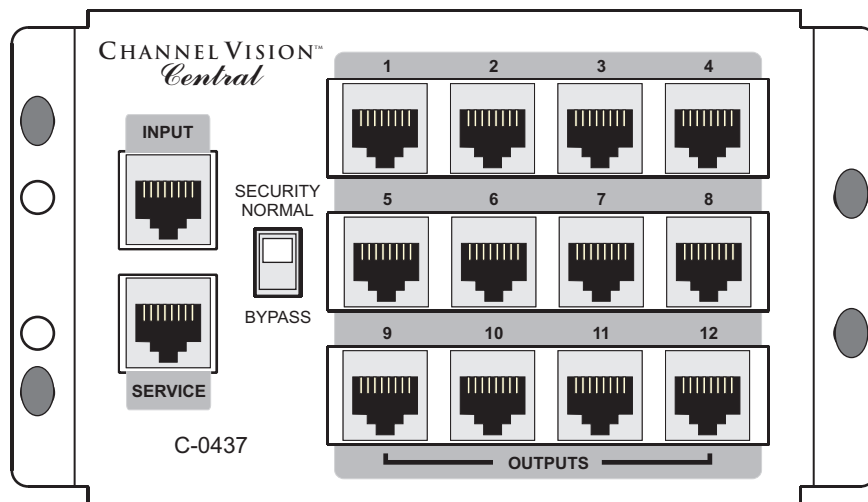

CHANNEL VISION *Central*

C-0437 Phone Distribution Module

Channel Vision's C-0437 is a telephone module that distributes 4 Central Office lines to 12 locations. Vertical RJ-45 jacks allow convenient access to connections. The C-0437 is ideal for installations which require telephone service at several locations, but have very little space inside the structured wiring enclosure for large telephone modules.

C-0437

Features:

- Quick and easy installation
- Outputs 4 CO lines to 12 locations
- Service port for line-1 interrupt and alarm panel connection
- Compact design
- CAT-5e compatible, TIA-568A and TIA-570 compliant