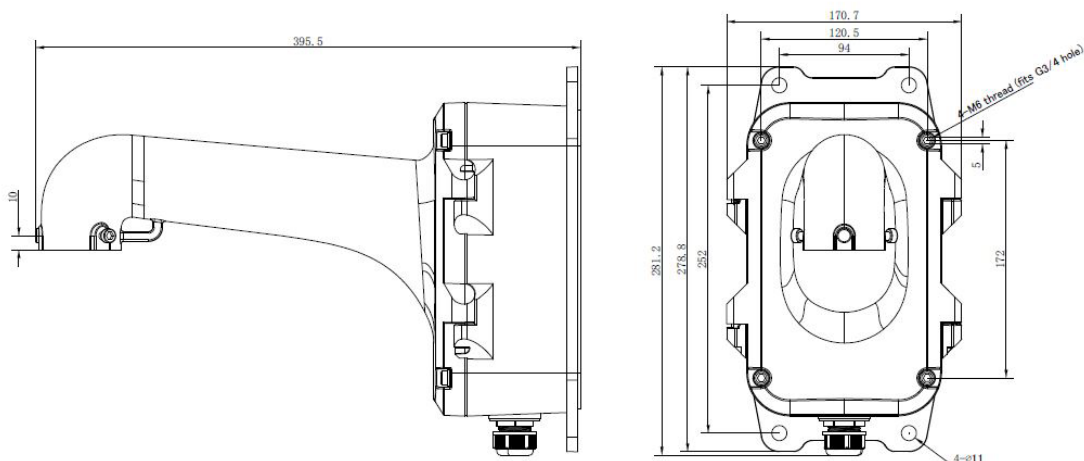

### Wall Mounting Bracket for Speed Dome

- Wall Mount Bracket with Junction Box
- Aluminum Alloy Material With Surface Spray Treatment
- Support For Bottom Outlet And Back Outlet (G3/4)
- Compatible with all 5" and larger Hikvision Outdoor PTZ Domes

The bracket should be installed on a flat wall. Waterproof rubber is necessary for outdoor application. The wall must be capable of supporting over 3 times the total weight of the speed dome and the bracket. The maximum load capacity of the bracket is 22 lbs (10 kg).

### Specifications

JBPW-L	
Appearance	Hikvision White
Material	Aluminum Alloy
Dimension	15.57" x 11.07" x 6.72" (395.5 x 281.2 x 170.7 mm)
Weight	4.74 lbs (2.15 kg)

### Dimensions

\*Another G3/4 threaded hole can be found on the reverse side