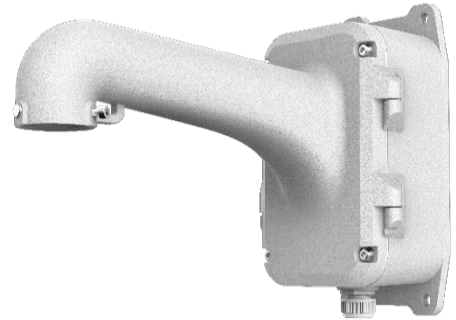

## JBPW-L

### Wall Mounting Bracket for Speed Dome

- Wall Mount Bracket with Junction Box
- Aluminum Alloy Material With Surface Spray Treatment
- Support For Bottom Outlet And Back Outlet (G3/4)
- Compatible with all 5" and larger Hikvision Outdoor PTZ Domes

The bracket should be installed on a flat wall. Waterproof rubber is necessary for outdoor application. The wall must be capable of supporting over 3 times the total weight of the speed dome and the bracket. The maximum load capacity of the bracket is 22 lbs (10 kg).

### Specifications

JBPW-L	
Appearance	Hikvision White
Material	Aluminum Alloy
Dimension	15.57" x 11.07" x 6.72" (395.5 x 281.2 x 170.7 mm)
Weight	4.74 lbs (2.15 kg)