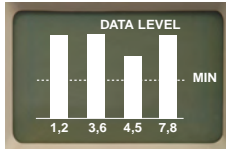

**BOTH PRINTING
AND NON-PRINTING
MODELS AVAILABLE**

REAL WORLD™ CERTIFIER 2

**Cable Category
CAT 3,5,5E,6**

**Speed testing
10MB, 100MB,
1000MB**

**Data levels of
real live data
(from any device)**

**Length (real TDR)
Propagation delay
and skew**