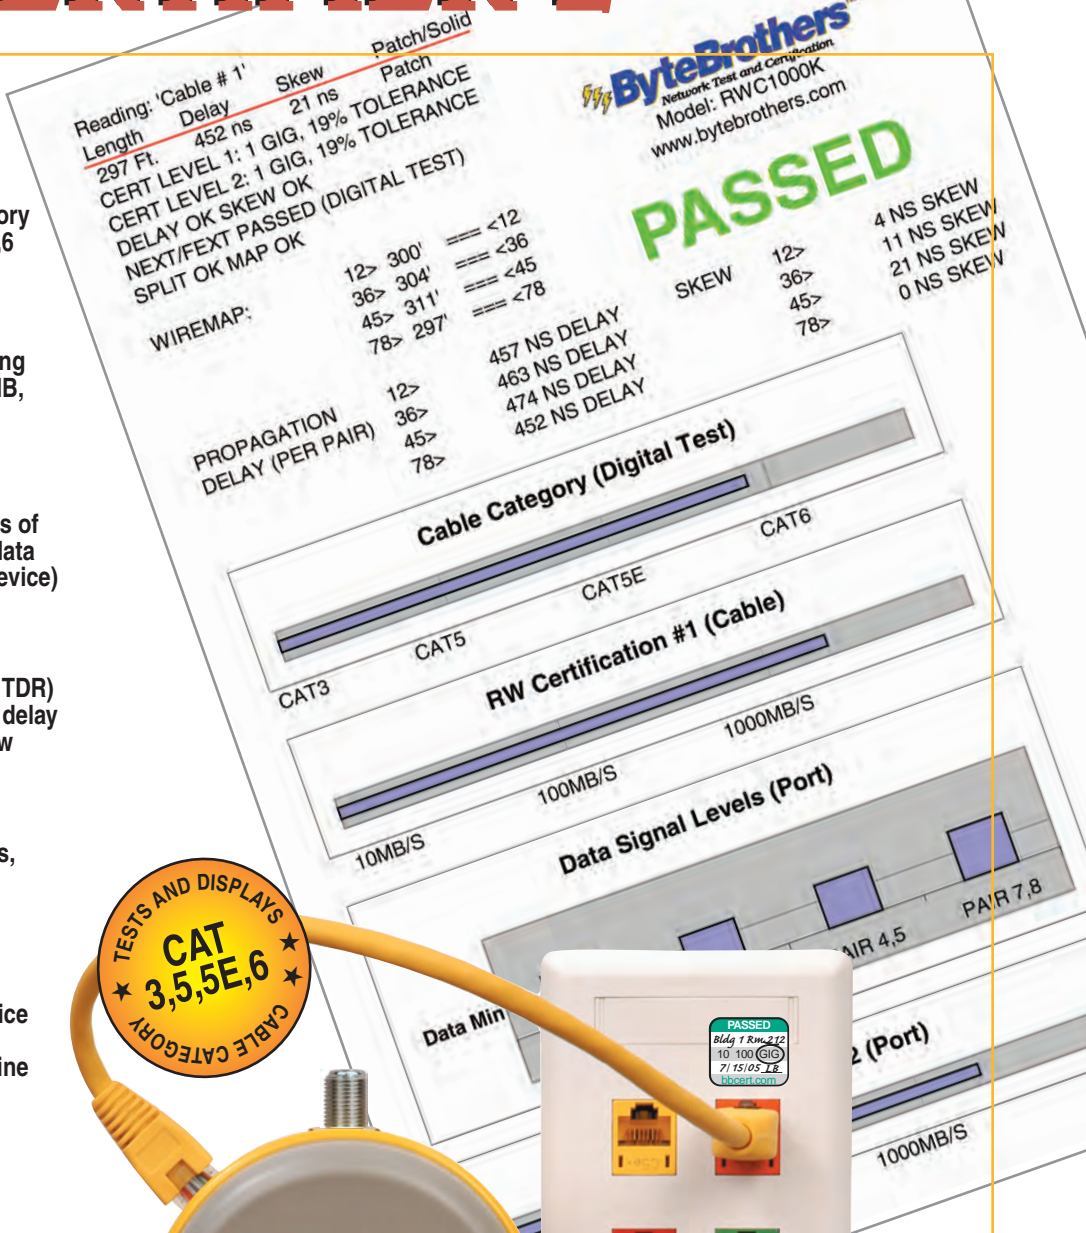

Made in the USA

© 2010 Byte Brothers, Inc.
Separate toner probe included

See it in action. Call for
our free 1 hour DVD.
800-999-2983 (USA) or
cs@bytebrothers.com

**RWC1000K - PRINTING
RWC1000NP - NON PRINTING**

* Requires a PC with Microsoft's®Excel®