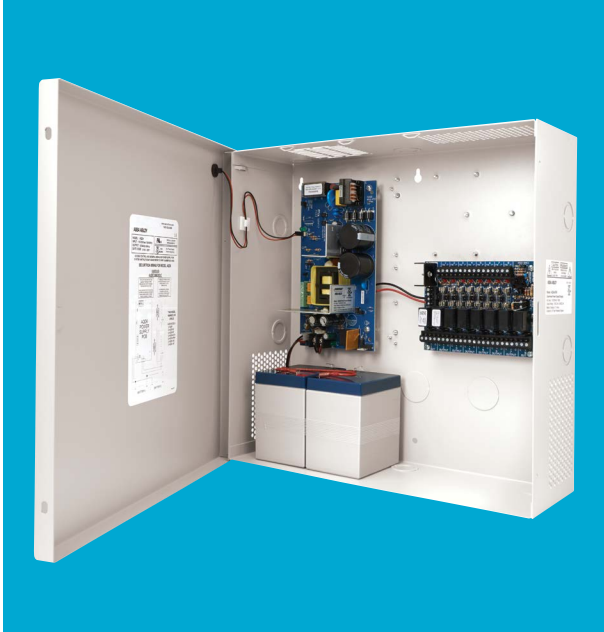

Securitron AQS2410 Power Supply

ASSA ABLOY

The global leader in
door opening solutions

The Securitron AQS2410 Series of switching power supplies are single voltage, UL listed, supervised units with a dedicated battery charging circuit. They provide 10 Amps at 24VDC, with up to 16 independently controlled power limited outputs.

Product Features

- All combinations of AQ power supplies and distribution boards are UL listed
- Single voltage 24 VDC continuous output
- Up to 92% efficiency which results in decreased operating costs and lengthens the lifespan of electronics
- Tolerates brownout or overvoltage input $\pm 15\%$ of nominal voltage
- Thermal shutdown protection with auto restart
- Circuit breaker protects against overcurrent and reverse battery faults
- Dedicated battery charging circuit prevents overvoltage on locking devices
- Low battery cutoff at 18V at 24V
- Available with a single relay fire trigger or individually triggered relayed outputs
- MagnaCare® lifetime replacement, no fault warranty

Specification Data

- Typical output: 12.5 / 25.0 VDC
- Low noise design with ripple as low as 130mV p-p
- 115 or 230 VAC input
- Power supply outputs are Class 2 power limited when used with 4, 8 or 16 output distribution boards with PTC fuses
- Expandable up to 16 independently controlled power limited outputs
- Available with configurable access control input/outputs with fire trigger in either PTC or with fuse/dry contact option, fire relay only, or configurable outputs with fire relay input
- LED indicators and form "C" contacts for supervision
- Supports up to two (2) sealed gel, AGM or wet lead acid batteries
- Dimensions: 14" x 14" x 4-3/4" enclosure
- Operating Temp: -4 to +122F [-20 to +50C]
- Shipping Weight: 12.7 lbs [5.76kg]